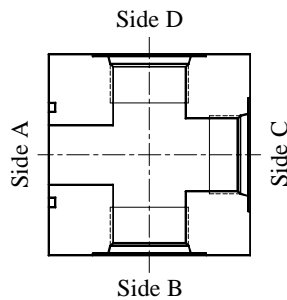

Cross - ORF / ORB / ORB / ORB

Code 61 Part No.	Code 62 Part No.	Side A (ORF)	Side B (ORB)	Side C (ORB)	Side D (ORB)
2600-16-16-16-16	2636-16-16-16-16	1.00	#16	#16	#16
2600-20-20-20-20	2636-20-20-20-20	1.25	#20	#20	#20
2600-24-24-24-24	2636-24-24-24-24	1.50	#24	#24	#24
2600-32-32-32-32	2636-32-32-32-32	2.00	#32	#32	#32

COMES COMPLETE WITH BOLT KIT