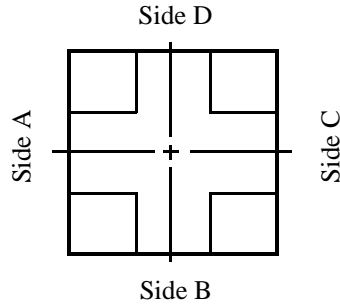

Crosses

O'Ring Boss

National Pipe Thread

Socket Weld Pipe

Socket Weld Tube

4-Bolt Flange

Crosses

All crosses have four sides. Side A, B, C, & D
Although most sizes shown are straight sizes,
Jump sizes are available upon request.
Contact our sales staff for sizes not shown in this catalog.

SANDWICH STYLE BLOCK, NO BOLTS SUPPLIED

Crosses

Cross - Comp / Comp / Comp / Comp

Code 61 Part No.	Code 62 Part No.	Side A (Comp)	Side B (Comp)	Side C (Comp)	Side D (Comp)
1810-16-16-16-16	1811-16-16-16-16	1.00	1.00	1.00	1.00
1810-20-20-20-20	1811-20-20-20-20	1.25	1.25	1.25	1.25
1810-24-24-24-24	1811-24-24-24-24	1.50	1.50	1.50	1.50
1810-32-32-32-32	1811-32-32-32-32	2.00	2.00	2.00	2.00

Crosses

Cross - SWP / NPT / NPT / NPT

Part No.	Side A (SWP)	Side B (NPT)	Side C (NPT)	Side D (NPT)
2785-16-16-16-16	1	1"-11.5	1"-11.5	1"-11.5
2785-20-20-20-20	1-1/4	1.25"-11.5	1.25"-11.5	1.25"-11.5
2785-24-24-24-24	1-1/2	1.50"-11.5	1.50"-11.5	1.50"-11.5
2785-32-32-32-32	2	2.00"-11.5	2.00"-11.5	2.00"-11.5