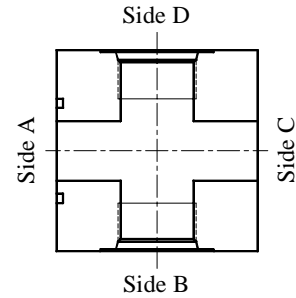

Cross - ORF / ORB / Comp / ORB

Code 61 Part No.	Code 62 Part No.	Side A (ORF)	Side B (ORB)	Side C (Comp)	Side D (ORB)
2601-16-16-16-16	2637-16-16-16-16	1.00	#16	1.00	#16
2601-20-20-20-20	2637-20-20-20-20	1.25	#20	1.25	#20
2601-24-24-24-24	2637-24-24-24-24	1.50	#24	1.50	#24
2601-32-32-32-32	2637-32-32-32-32	2.00	#32	2.00	#32

SANDWICH STYLE BLOCK, NO BOLTS SUPPLIED