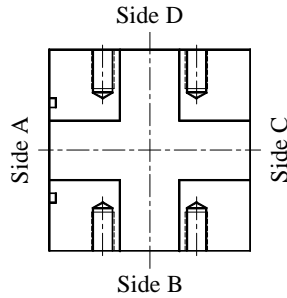

Crosses

Cross - ORF / Comp / Comp / Comp

Code 61 Part No.	Code 62 Part No.	Side A (ORF)	Side B (Comp)	Side C (Comp)	Side D (Comp)
2599-16-16-16-16	2635-16-16-16-16	1.00	1.00	1.00	1.00
2599-20-20-20-20	2635-20-20-20-20	1.25	1.25	1.25	1.25
2599-24-24-24-24	2635-24-24-24-24	1.50	1.50	1.50	1.50
2599-32-32-32-32	2635-32-32-32-32	2.00	2.00	2.00	2.00

SANDWICH STYLE BLOCK, NO BOLTS SUPPLIED